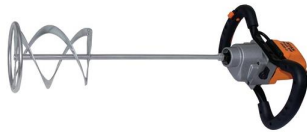

Our retail price is a recommendation only. Prices in offer may differ. All prices indicated 0,00 € will follow in the offer.

ATIKA MANUAL AGITATOR PROFI RW 1800-2 1800 W M14 160 MM

SKU: 4004265010947

1,00 ST Manual agitator Profi RW 1800-2 1800
W M14 160 mm

Categories: [Agitators and accessories](#), [Power Tools](#)

Product Features: Nominal input power:
1800 W
Mixing paddle Ø: 160 mm
Tool holders: M14
Load speed: 150-300 / 300-650 min⁻¹
Volume of mixture: 90 l
Connector type: E+F
Brand: ATIKA

Scope of delivery:
1,00 ST Manual agitator Profi RW 1800-2 1800
W M14 160 mm |

PRODUCT DESCRIPTION

Large ergonomic handle with integrated operating elements

- Soft start and continuously adjustable rev regulation
- Switch-on lock
- Aluminium housing with high-quality gear
- For mixing viscous materials such as tile cement and screed Further technical information:
- Weight: 7.5kg
- Mains voltage: 230 / 50V / Hz
- Subject to audit: Yes Scope of supply: Helical mixing paddle 160 mm