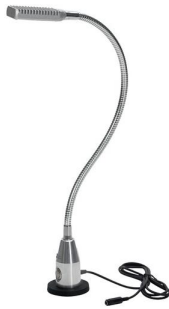

## BAUER & BÖCKER WORK/MACHINERY LIGHT HIGHLIGHT 3 W 300 LM IP65

SKU: 4260131235467

Work/machinery light highlight 3 W 300 lm IP65

**Categories:** [Lighting](#), [Work lamps and accessories](#)

**Product Features:** Power input: 3 W  
Light flux: 300 lm  
Connector type: Kein Stecker  
Protection class: IP65  
Brand: BAUER & BÖCKER  
Angle of deflection: 175 °  
Voltage: 24 V  
Light colour: 5500 K  
Average service life: 50

Scope of delivery:  
1,00 ST Work/machinery light highlight 3 W 300 lm IP65 |

### PRODUCT DESCRIPTION

High-performance LED in aluminium housing with flexible shaft and rubber-coated magnetic base

- Glare- and flicker-free, low-reflection
- With 24 V power unit
- This luminaire contains integrated LED lamps. The integrated lamps can only be replaced by the manufacturer.