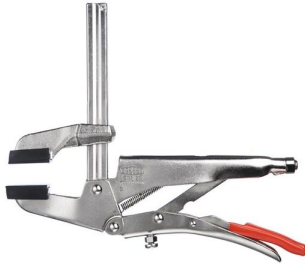

Our retail price is a recommendation only. Prices in offer may differ. All prices indicated 0,00 € will follow in the offer.

BESSEY PARALLEL LOCKING PLIERS GRZ10 CLAMPING WIDTH 200 MM RADIUS 65 MM

SKU: 4008158009728

1,00 ST Parallel locking pliers GRZ10 clamping width 200 mm radius 65 mm

Categories: [Locking pliers](#), [Pliers](#)

Product Features: Model: GRZ20
Clamping width: 200 mm
Brand: BESSEY

Scope of delivery:
1,00 ST Parallel locking pliers GRZ10 clamping width 200 mm radius 65 mm |

PRODUCT DESCRIPTION

Parallel clamping areas

- Prism recess for small round parts
- Including protective caps for the gentle clamping of sensitive surfaces Further technical information:
- Weight: 1200g
- Radius: 65mm