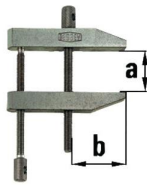

Our retail price is a recommendation only. Prices in offer may differ. All prices indicated 0,00 € will follow in the offer.

BESSEY PARALLEL SCREW CLAMP PA CLAMPING WIDTH 116 MM RADIUS 72 MM

SKU: 4008158005348

1,00 ST Parallel screw clamp PA clamping
width 116 mm radius 72 mm

Categories: [All-steel screw clamps](#), [Clamping tools](#)

Product Features: Clamping width: 116 mm
Radius: 72 mm
Brand: BESSEY
Clamping width (a): 116 mm

Scope of delivery:
1,00 ST Parallel screw clamp PA clamping
width 116 mm radius 72 mm |

PRODUCT DESCRIPTION

Double spindle guide
- Exact parallel movement of both clamping surfaces

PRODUCT DATASHEET LEGAL NOTE