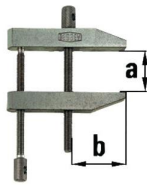

Our retail price is a recommendation only. Prices in offer may differ. All prices indicated 0,00 € will follow in the offer.

BESSEY PARALLEL SCREW CLAMP PA CLAMPING WIDTH 60 MM RADIUS 35 MM

SKU: 4008158006802

1,00 ST Parallel screw clamp PA clamping
width 60 mm radius 35 mm

Categories: [All-steel screw clamps](#), [Clamping tools](#)

Product Features: Clamping width: 60 mm
Radius: 35 mm
Brand: BESSEY
Clamping width (a): 60 mm

Scope of delivery:
1,00 ST Parallel screw clamp PA clamping
width 60 mm radius 35 mm |

PRODUCT DESCRIPTION

Double spindle guide
- Exact parallel movement of both clamping surfaces

PRODUCT DATASHEET LEGAL NOTE