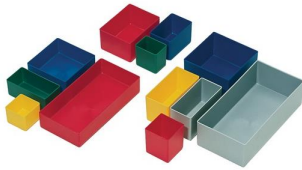

## LA-KA-PE INSERT BOX 106 X 80 X 54 MM BLUE PS FOR DRAWERS & COMPONENT BOXES

SKU: 4031022025418

Insert box 106 x 80 x 54 mm blue PS for drawers & component boxes

---

**Categories:** [Storage and transport containers](#), [Transport containers](#)

**Product Features:** Size: 6

Colour: Blue

Width: 80 mm

Length: 106 mm

Brand: LA-KA-PE

Material: HP

Scope of delivery:

25,00 ST Insert box 106 x 80 x 54 mm blue PS for drawers & component boxes |

## PRODUCT DESCRIPTION

Highly impact-resistant polystyrene

- Colour blue

- Height 54 mm

- Areas of application: Drawers, drawer cabinets, component boxes and empty cases Further technical information:

- Height: 54mm