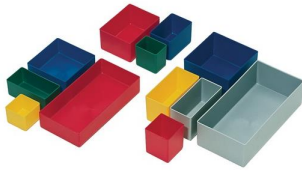

Our retail price is a recommendation only. Prices in offer may differ. All prices indicated 0,00 € will follow in the offer.

LA-KA-PE INSERT BOX 198 X 99 X 40 MM RED PS FOR DRAWERS & COMPONENT BOXES

SKU: 4031022024725

Insert box 198 x 99 x 40 mm red PS for drawers & component boxes

Categories: [Storage and transport containers](#), [Transport containers](#)

Product Features: Size: 1

Colour: Red

Width: 99 mm

Length: 198 mm

Brand: LA-KA-PE

Material: HP

Scope of delivery:

25,00 ST Insert box 198 x 99 x 40 mm red PS for drawers & component boxes |

PRODUCT DESCRIPTION

Highly impact-resistant polystyrene

- Colour red

- Height 40 mm