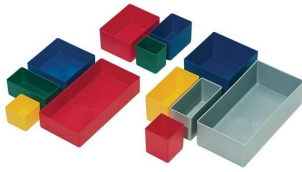

## LA-KA-PE INSERT BOX 49 X 49 X 40 MM RED PS FOR DRAWERS & COMPONENT BOXES

SKU: 4031022025234

Insert box 49 x 49 x 40 mm red PS for  
drawers & component boxes

**Categories:** [Storage and transport containers](#), [Transport containers](#)

**Product Features:** Size: 4

Colour: Red

Width: 49 mm

Length: 49 mm

Brand: LA-KA-PE

Material: HP

Scope of delivery:

25,00 ST Insert box 49 x 49 x 40 mm red PS  
for drawers & component boxes |

## PRODUCT DESCRIPTION

Highly impact-resistant polystyrene

- Colour red

- Height 40 mm

- Areas of application: Drawers, drawer cabinets, component boxes and empty cases Further technical information:

- Height: 40mm