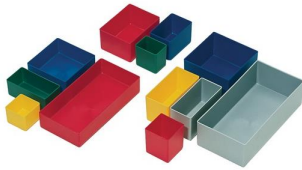

Our retail price is a recommendation only. Prices in offer may differ. All prices indicated 0,00 € will follow in the offer.

LA-KA-PE INSERT BOX 80 X 53 X 54 MM BLUE PS FOR DRAWERS & COMPONENT BOXES

SKU: 4031022025579

Insert box 80 x 53 x 54 mm blue PS for
drawers & component boxes

Categories: [Storage and transport containers](#), [Transport containers](#)

Product Features: Size: 7

Colour: Blue

Width: 53 mm

Length: 80 mm

Brand: LA-KA-PE

Material: HP

Scope of delivery:

25,00 ST Insert box 80 x 53 x 54 mm blue PS
for drawers & component boxes |

PRODUCT DESCRIPTION

Highly impact-resistant polystyrene

- Colour blue

- Height 54 mm