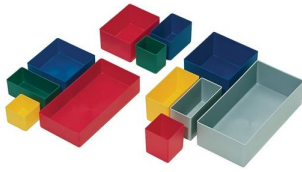

## LA-KA-PE INSERT BOX 99 X 49 X 40 MM RED PS FOR DRAWERS & COMPONENT BOXES

SKU: 4031022025067

Insert box 99 x 49 x 40 mm red PS for  
drawers & component boxes

**Categories:** [Storage and transport containers](#), [Transport containers](#)

**Product Features:** Size: 3

Colour: Red

Width: 49 mm

Length: 99 mm

Brand: LA-KA-PE

Material: HP

Scope of delivery:

25,00 ST Insert box 99 x 49 x 40 mm red PS  
for drawers & component boxes |

## PRODUCT DESCRIPTION

Highly impact-resistant polystyrene

- Colour red

- Height 40 mm

- Areas of application: Drawers, drawer cabinets, component boxes and empty cases Further technical information:

- Height: 40mm