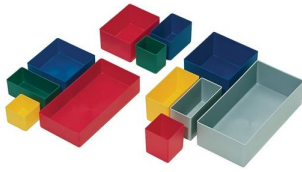

Our retail price is a recommendation only. Prices in offer may differ. All prices indicated 0,00 € will follow in the offer.

LA-KA-PE INSERT BOX 99 X 49 X 40 MM RED PS FOR DRAWERS & COMPONENT BOXES

SKU: 4031022025067

Insert box 99 x 49 x 40 mm red PS for
drawers & component boxes

Categories: [Storage and transport containers](#), [Transport containers](#)

Product Features: Size: 3

Colour: Red

Width: 49 mm

Length: 99 mm

Brand: LA-KA-PE

Material: HP

Scope of delivery:

25,00 ST Insert box 99 x 49 x 40 mm red PS
for drawers & component boxes |

PRODUCT DESCRIPTION

Highly impact-resistant polystyrene

- Colour red

- Height 40 mm