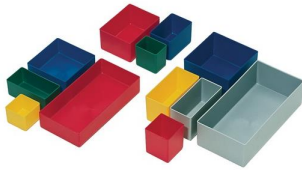

Our retail price is a recommendation only. Prices in offer may differ. All prices indicated 0,00 € will follow in the offer.

LA-KA-PE INSERT BOX 99 X 99 X 40 MM RED PS FOR DRAWERS & COMPONENT BOXES

SKU: 4031022024893

Insert box 99 x 99 x 40 mm red PS for
drawers & component boxes

Categories: [Storage and transport containers](#), [Transport containers](#)

Product Features: Size: 2

Colour: Red

Width: 99 mm

Length: 99 mm

Brand: LA-KA-PE

Material: HP

Scope of delivery:

25,00 ST Insert box 99 x 99 x 40 mm red PS
for drawers & component boxes |

PRODUCT DESCRIPTION

Highly impact-resistant polystyrene

- Colour red

- Height 40 mm