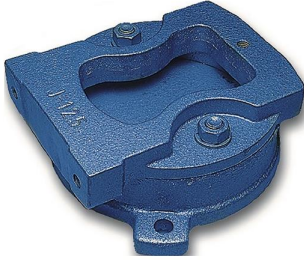

Our retail price is a recommendation only. Prices in offer may differ. All prices indicated 0,00 € will follow in the offer.

LEINEN SWIVEL PLATE LEINEN JUNIOR FOR JAW WIDTH 100 MM FOR ART. NO. 4000 830 655 GREY CAST IRON

SKU: 4250157126290

Swivel plate Leinen Junior for jaw width 100 mm for art. no. 4000 830 655 grey cast iron

Categories: [Clamping tools](#), [Elevators and swivel plates](#)

Product Features: For jaw width: 100 mm
For vice: Article no. 4000 830 655
Brand: LEINEN
Type: Grey cast iron

Scope of delivery:
1,00 ST Swivel plate Leinen Junior for jaw width 100 mm for art. no. 4000 830 655 grey cast iron |

PRODUCT DESCRIPTION

Swivel plate made of grey cast iron
- For Leinen Junior vices
- Pivoted 360°