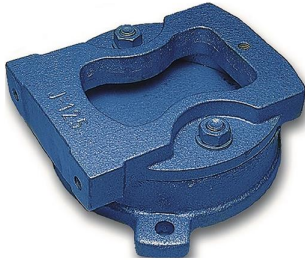

Our retail price is a recommendation only. Prices in offer may differ. All prices indicated 0,00 € will follow in the offer.

LEINEN SWIVEL PLATE LEINEN JUNIOR FOR JAW WIDTH 125 MM FOR ART. NO. 4000 830 656 GREY CAST IRON

SKU: 4250157126306

Swivel plate Leinen Junior for jaw width 125 mm for art. no. 4000 830 656 grey cast iron

Categories: [Clamping tools](#), [Elevators and swivel plates](#)

Product Features: For jaw width: 125 mm
For vice: Article no. 4000 830 656
Brand: LEINEN
Type: Grey cast iron

Scope of delivery:
1,00 ST Swivel plate Leinen Junior for jaw width 125 mm for art. no. 4000 830 656 grey cast iron |

PRODUCT DESCRIPTION

Swivel plate made of grey cast iron
- For Leinen Junior vices
- Pivoted 360°