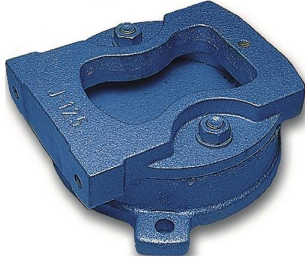

## LEINEN SWIVEL PLATE LEINEN JUNIOR FOR JAW WIDTH 150 MM FOR ART. NO. 4000 830 657 GREY CAST IRON

**SKU:** 4250157126313

Swivel plate Leinen Junior for jaw width 150 mm for art. no. 4000 830 657 grey cast iron

---

**Categories:** [Clamping tools](#), [Elevators and swivel plates](#)

**Product Features:** For jaw width: 150 mm  
For vice: Article no. 4000 830 657  
Brand: LEINEN  
Type: Grey cast iron

Scope of delivery:  
1,00 ST Swivel plate Leinen Junior for jaw width 150 mm for art. no. 4000 830 657 grey cast iron |

### PRODUCT DESCRIPTION

Swivel plate made of grey cast iron  
- For Leinen Junior vices  
- Pivoted 360°