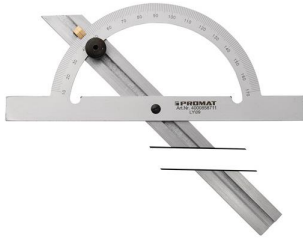

Our retail price is a recommendation only. Prices in offer may differ. All prices indicated 0,00 € will follow in the offer.

PROMAT ANGLE FINDER ANGLE METRE DIAMETER 250 MM RAIL LENGTH 500 MM

SKU: 4015448411406

Angle finder angle metre diameter 250 mm
rail length 500 mm

Categories: [Angle measurement technology,](#)
[Bracket and digital protractors](#)

Product Features: Angle metre \varnothing : 250 mm
Brand: PROMAT

Scope of delivery:
1,00 ST Angle finder angle metre diameter
250 mm rail length 500 mm |

PRODUCT DESCRIPTION

With full-length adjustable measuring rail

- End of rail angled 45°
- Open angle metre for measuring angle degrees between 10°-170°
- Anti-glare matt chrome-plated Further technical information:
- Length of rail: 500mm
- Subject to audit: Yes Calibration on request and at extra charge.