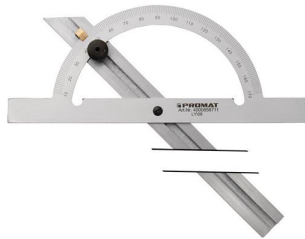

Our retail price is a recommendation only. Prices in offer may differ. All prices indicated 0,00 € will follow in the offer.

PROMAT ANGLE FINDER ANGLE METRE DIAMETER 250 MM RAIL LENGTH 500 MM

SKU: 4015448411406

Angle finder angle metre diameter 250 mm
rail length 500 mm

Categories: [Angle measurement technology](#),
[Bracket and digital protractors](#)

Product Features: Angle metre \varnothing : 250 mm
Brand: PROMAT

Scope of delivery:
1,00 ST Angle finder angle metre diameter
250 mm rail length 500 mm |

PRODUCT DESCRIPTION

With full-length adjustable measuring rail

- End of rail angled 45°
- Open angle metre for measuring angle degrees between 10°-170°
- Anti-glare matt chrome-plated Further technical information:
- Length of rail: 500mm
- Subject to audit: Yes Calibration on request and at extra charge.