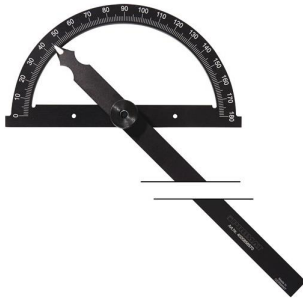

## PROMAT ANGLE FINDER ANGLE METRE DIAMETER 300 MM LEG LENGTH 500 MM

**SKU:** 4015448411369

Angle finder angle metre diameter 300 mm  
leg length 500 mm

---

**Categories:** [Angle measurement technology](#),  
[Bracket and digital protractors](#)

**Product Features:** Angle metre Ø: 300 mm  
Leg length: 500 mm  
Brand: PROMAT

Scope of delivery:  
1,00 ST Angle finder angle metre diameter  
300 mm leg length 500 mm |

### PRODUCT DESCRIPTION

With matt chrome-plated scale

- Surface-hardened aluminium (HRC 62 black anodised)
- Open, half-round angle metre with 0-180° graduation, readout 1°
- Anti-glare chrome-plated scale
- With lock nut Further technical information:
- Subject to audit: Yes Calibration on request and at extra charge.