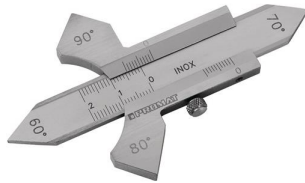

Our retail price is a recommendation only. Prices in offer may differ. All prices indicated 0,00 € will follow in the offer.

PROMAT SLIDING WELD SEAM GAUGE MEASURING RANGE 0-20 MM

SKU: 4015448513858

Sliding weld seam gauge measuring range
0-20 mm

Categories: [Gauges](#), [Weld seam gauges \(measurement\)](#)

Product Features: Measuring range: 0-20 mm

Brand: PROMAT

Scope of delivery:
1,00 ST Sliding weld seam gauge measuring range 0-20 mm |

PRODUCT DESCRIPTION

For measuring flange weld seams and fillet welds with angles of 60°, 70°, 80° and 90°

- Matt chrome-plated scale
- With locking screw

PRODUCT DATASHEET LEGAL NOTE

Please note that the information on this datasheet is provided without warranty and is intended only as non-binding information about the product. Any liability for damages or losses that may arise from the use of this information is excluded. We therefore recommend that you verify the information on this datasheet with other sources before making any decisions based on this information. Additional information about the product can be found on our website.