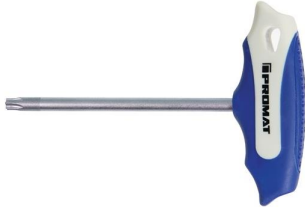

## PROMAT T-HANDLE SCREWDRIVER T 30 X 100 MM 2-COMPONENT HANDLE

**SKU:** 4015448736493

T-handle screwdriver T 30 x 100 mm 2-  
component handle

**Categories:** [Screwdrivers and accessories](#), [T-handle screwdrivers](#)

**Product Features:** Size: T 30

Length of blade: 100 mm

For screws: M 6.0

Brand: PROMAT

Type: 2-component handle

Scope of delivery:

1,00 ST T-handle screwdriver T 30 x 100 mm  
2-component handle |

## PRODUCT DESCRIPTION

With 2-component handle

- For screws with internal TORX® profile
- Blade S2 steel
- Chrome-plated Further technical information:
- Surface: Chrome-plated
- Material: S2 steel