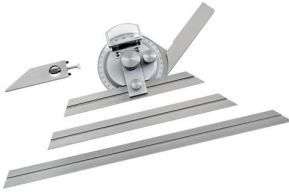

## PROMAT UNIVERSAL ANGLE FINDER SET RAIL LENGTH 150/200/300 MM

**SKU:** 4015448489177

Universal angle finder set rail length  
150/200/300 mm

**Categories:** [Measuring aids](#), [Measuring stands and accessories](#)

**Product Features:** Length of rail:  
150/200/300 mm  
Brand: PROMAT

Scope of delivery:  
1,00 ST Universal angle finder set rail length  
150/200/300 mm |

### PRODUCT DESCRIPTION

With full-length adjustable measuring rail

- For measuring angle degree on work pieces, appliances and machines
- Suitable for use as ruler, cross and bevel angle
- Base plate in 4 x 90° graduations
- Reading accuracy  $1/12^\circ = 5$  arc minutes
- Hardened rail
- Anti-glare matt chrome-plated