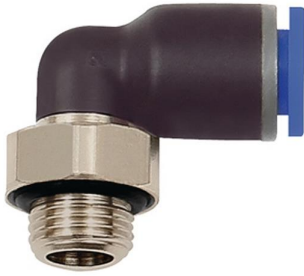

## RIEGLER L PUSH-IN THREADED CONNECTION BLUE SERIES EXTERNAL THREAD G 1/4 INCH AF 17 MM WITH O-RING, ROTATING CYLINDRICAL 4 MM

**SKU:** 4047322023207

L push-in threaded connection blue series external thread G 1/4 inch AF 17 mm with O-ring, rotating cylindrical 4 mm

**Categories:** [Compressed air fittings](#), [Compressed air Technology](#)

**Product Features:** Hose external Ø: 4 mm  
Recommended hose: PU or PA (nylon)  
Temperature range: -20 to +80 °C  
External thread mm: 13.16 mm  
Max. operating pressure: 15 bar  
Brand: RIEGLER  
Type: With O-ring, rotating  
Ma

Scope of delivery:  
10,00 ST L push-in threaded connection blue series external thread G 1/4 inch AF 17 mm with O-ring, rotating cylindrical 4 mm |

## PRODUCT DESCRIPTION

Blue series:

- Can be used in conjunction with plastic hoses and copper pipes Further technical information:
- L2: 16.5mm
- L1: 18.8mm