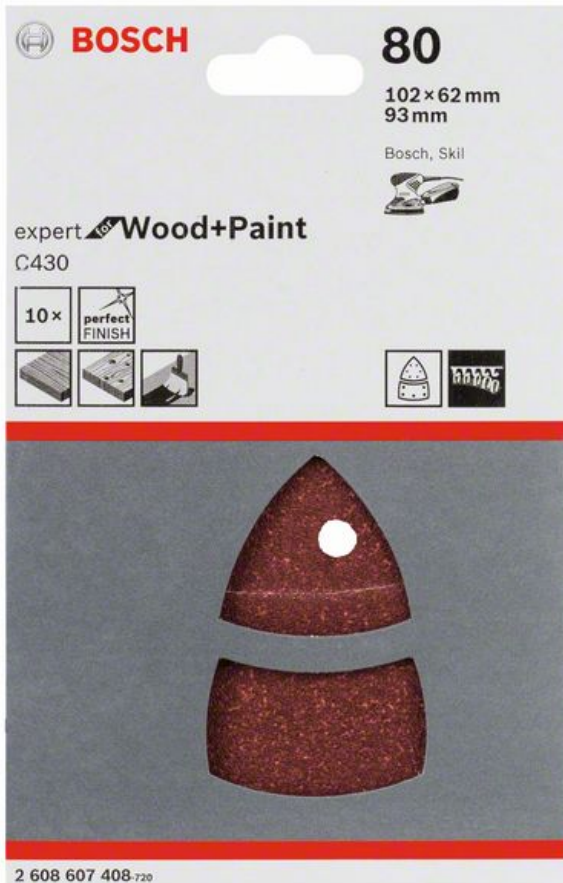

Our retail price is a recommendation only. Prices in offer may differ. All prices indicated 0,00 € will follow in the offer.

ROBERT BOSCH POWER TOOLS GMBH 10-PIECE C430 SANDING SHEET SET. FOR MULTI SANDERS

SKU: 3165140323291

10-piece C430 sanding sheet set. For multi sanders

Categories: [Accessories for BOSCH professional](#), [Grinding and polishing](#)

Product Features: Sheet dimension(s) mm: 102x62, 93
Grit: 80
Perforation: 11 holes
Benefit HL (short): Long Life
Performance Claim Text: Exceptionally Long Lifetime
(Version) Key RTB: Electrostatically open-coated surface grit distribution for consistent dust removal while preventing clogging
Specific RTB1: Tough abrasive grit is resistant to wear, allowing for extended and repeated use
Specific RTB3: Fully synthetic resin bonding for durability
Material: Paint on wood
Material: Hardwood
Material: Multiplex board
Material: Particleboard
Material: Solid wood furniture board
Material: Parquet
Material: Plastic coated boards
Product text, Accessories grey: Pack of 10
SOL Date: 01.07.2015
Novelty: no

Scope of delivery:
1 ST 10-piece C430 sanding sheet set. For multi sanders |

PRODUCT DESCRIPTION

The C430 Expert for Wood and Paint provides an exceptionally long lifetime when sanding wood, veneer and solid surfaces. Furthermore, its electrostatic open-coated surface with space between the grits ensures consistent dust removal, preventing sheet clogging. The tough abrasive grit is resistant to wear, allowing for extended and repeated use. This product is intended for the keying and sanding of paint, varnish, filler, primer and wood-based materials, and is suitable for intermediate sanding of varnish on surfaces. It is also suitable for sanding after wetting on certain materials as well as smoothing out feather edges. Fully synthetic resin-bonded grit for durability. Highly flexible C-/B- paper backing allows folding without cracks.