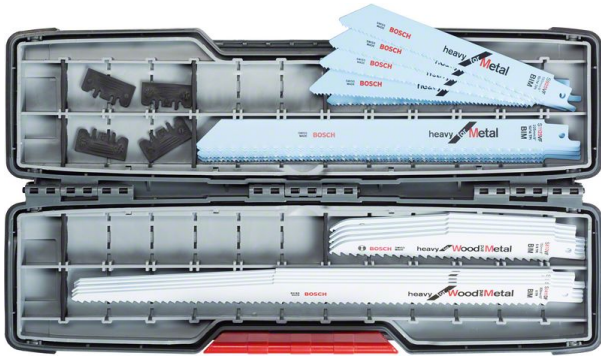

## ROBERT BOSCH POWER TOOLS GMBH 16-PIECE RECIP SAW BLADE TOUGHBOX FOR DEMOLITION. FOR RECIPROCATING SAWS

**SKU:** 3165140893718

16-piece Recip Saw Blade ToughBox for Demolition. For reciprocating saws

**Categories:** [Accessories for BOSCH professional, Saws, Sets](#)

**Product Features:** Set contents: S 925 VF Heavy for Metal  
Set contents: S 1125 VF Heavy for Metal  
Set contents: S 610 VF Heavy for Wood and Metal  
Set contents: S 1411 DF Heavy for Wood and Metal  
Benefit HL (short): Powerful Cuts in Wood and Metal  
Performance Claim Text: For Wood and Metal (Version) Key RTB: Blades perform both fine cuts and demolition cuts in softwood and metal materials  
Specific RTB1: Also suitable for sawing steel pipes and profiles  
Product text, Accessories grey: 16-piece reciprocating saw blade set heavy for Wood and Metal  
SOL Date: 01.05.2018  
Novelty: no  
Novelty until: 01.11.2018

Scope of delivery:  
1 ST 16-piece Recip Saw Blade ToughBox for Demolition. For reciprocating saws |

## PRODUCT DESCRIPTION

The Heavy for Wood and Metal Reciprocating Saw Blade Set, Tough Box, 16-Piece, is the ideal choice for powerful cuts in wood and metal. Its blades perform both fine cuts and demolition cuts in softwood and metal materials, while they are also suitable for sawing steel pipes and profiles.