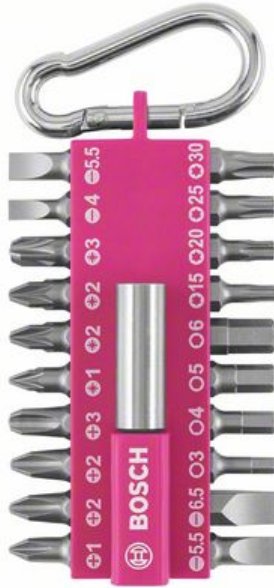

Our retail price is a recommendation only. Prices in offer may differ. All prices indicated 0,00 € will follow in the offer.

ROBERT BOSCH POWER TOOLS GMBH 21PCS SCREWDRIVER BIT SET WITH SNAP-HOOK (FUCHSIA)

SKU: 3165140995528

21pcs screwdriver bit set with snap-hook
(fuchsia)

Categories: [Accessories for do-it-yourselfers,](#)
[Screws](#)

Product Features: Dimensions: PZ1

Dimensions: PZ2

Dimensions: PZ3

Dimensions: PH1

Dimensions: SL6.5

Dimensions: HEX3

Dimensions: HEX4

Dimensions: HEX5

Dimensions: HEX6

Set dimensions, length mm: 160,0

Set dimensions, width mm: 82,0

Set dimensions, height mm: 25,7

Set dimensions mm: 160.0 x 82.0 x 25.7

Product text, Accessories grey: Handy Set with 20 common screwdriver bits and one magnetic universal bitholder. Thanks to the sturdy snap hook, which can be easily clipped to trousers or bags, important bits are always within reach while working.