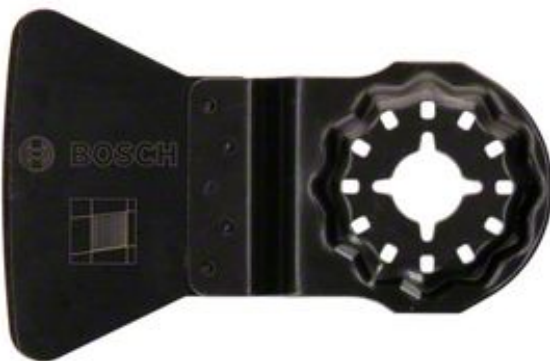

Our retail price is a recommendation only. Prices in offer may differ. All prices indicated 0,00 € will follow in the offer.

ROBERT BOSCH POWER TOOLS GMBH 3 PCS STARLOCK STARTER-SET "TILES" FOR MULTIFUNCTION DEVICES

SKU: 3165140768221

3 pcs Starlock Starter-Set "Tiles" for multifunction devices

Categories: [Accessories for do-it-yourselfers](#), [Accessories for multifunctional tools](#)

Product Features: Contents: 1 Starlock BIM plunge cut saw blade Wood and Metal1 Starlock Carbide LMT segment saw blade Grout and Abrasive1 Starlock HCS scraper Multi Material
Dimension l: 225 mm
Dimension w: 150 mm
Dimension h: 15 mm
Dimensions (l x w x h): 225 x 150 x 15
Weight: 0,108 kg
Origin: Switzerland
Illustration similar: no
SOL Date: 01.01.2016
Novelty: no

Scope of delivery:
1 ST 3 pcs Starlock Starter-Set "Tiles" for multifunction devices |

PRODUCT DESCRIPTION

3 pcs Starlock Starter-Set "Tiles" for multifunction devices

Article ID: 2607017324

PRODUCT DATASHEET LEGAL NOTE