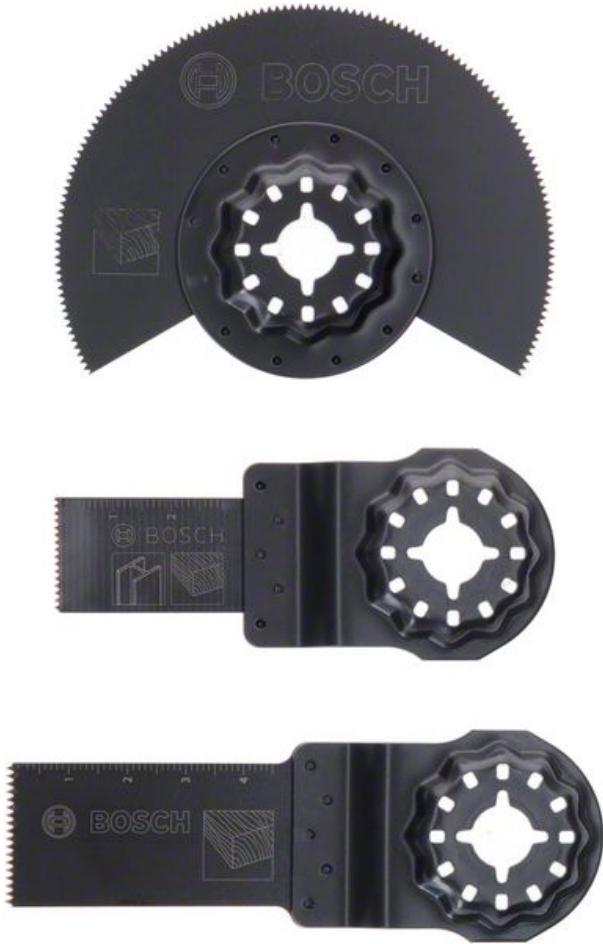

Our retail price is a recommendation only. Prices in offer may differ. All prices indicated 0,00 € will follow in the offer.

ROBERT BOSCH POWER TOOLS GMBH 3 PCS STARLOCK STARTER SET "WOOD" FOR MULTIFUNCTION DEVICES

SKU: 3165140768214

3 pcs Starlock Starter Set "Wood" for
multifunction devices

Categories: [Accessories for do-it-yourselfers,](#)
[Accessories for multifunctional tools](#)

Product Features: Contents: 1 Starlock BIM
plunge cut saw blade Wood and Metal1
Starlock HCS plunge cut saw blade Wood1
Starlock HCS segment saw blade Wood
Dimension l: 225 mm
Dimension w: 150 mm
Dimension h: 15 mm
Dimensions (lxwxh): 225 x 150 x 15
Weight: 0,09 kg
Origin: Switzerland
Illustration similar: no
Product text: 3-piece multi cutter starter set -
wood
SOL Date: 01.01.2016
Novelty: no

Scope of delivery:

1 ST 3 pcs Starlock Starter Set "Wood" for
multifunction devices |

PRODUCT DESCRIPTION

3 pcs Starlock Starter Set "Wood" for multifunction devices, 3-piece multi cutter starter set - wood