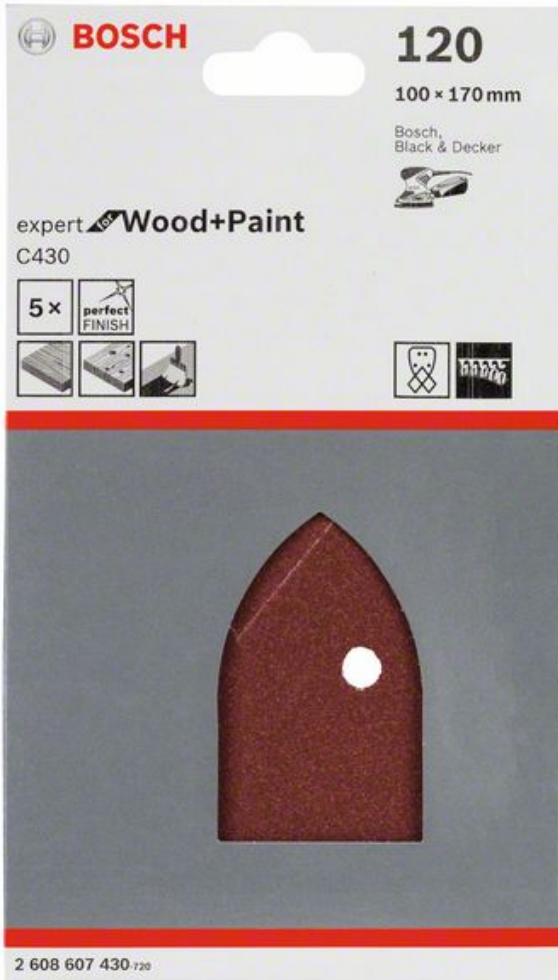

Our retail price is a recommendation only. Prices in offer may differ. All prices indicated 0,00 € will follow in the offer.

ROBERT BOSCH POWER TOOLS GMBH 5-PIECE C430 SANDING SHEET SET. FOR MULTI SANDERS

SKU: 3165140337090

5-piece C430 sanding sheet set. For multi sanders

Categories: [Accessories for BOSCH professional](#), [Grinding and polishing](#)

Product Features: Sheet dimension(s) mm: 95X135
Grit: 120
Perforation: 4 holes
Benefit HL (short): Long Life
Performance Claim Text: Exceptionally Long Lifetime
(Version) Key RTB: Electrostatically open-coated surface grit distribution for consistent dust removal while preventing clogging
Specific RTB1: Tough abrasive grit is resistant to wear, allowing for extended and repeated use
Specific RTB3: Fully synthetic resin bonding for durability
Material: Paint on wood
Material: Hardwood
Material: Multiplex board
Material: Particleboard
Material: Solid wood furniture board
Material: Parquet
Material: Plastic coated boards
Product text, Accessories grey: Pack of 5
SOL Date: 01.07.2015
Novelty: no

Scope of delivery:
5 ST 5-piece C430 sanding sheet set. For multi sanders |

PRODUCT DESCRIPTION

The C430 Expert for Wood and Paint provides an exceptionally long lifetime when sanding wood, veneer and solid surfaces. Furthermore, its electrostatic open-coated surface with space between the grits ensures consistent dust removal, preventing sheet clogging. The tough abrasive grit is resistant to wear, allowing for extended and repeated use. This product is intended for the keying and sanding of paint, varnish, filler, primer and wood-based materials, and is suitable for intermediate sanding of varnish on surfaces. It is also suitable for sanding after wetting on certain materials as well as smoothing out feather edges. Fully synthetic resin-bonded grit for durability. Highly flexible C-/B- paper backing allows folding without cracks.