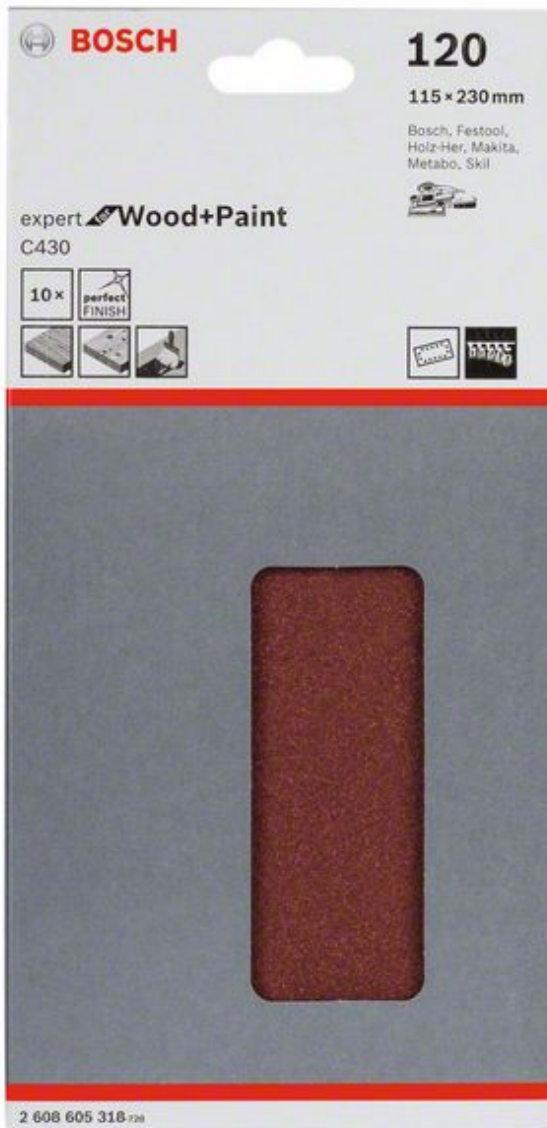

## ROBERT BOSCH POWER TOOLS GMBH C430 SANDING SHEET, PACK OF 10. FOR ORBITAL SANDERS

**SKU:** 3165140161350

C430 sanding sheet, pack of 10. For orbital sanders

**Categories:** [Accessories for BOSCH professional](#), [Grinding and polishing](#)

**Product Features:** Sheet dimensions, width mm: 115

Sheet dimensions, length mm: 230

Sheet dimensions mm: 115x230

Grit: 120

Perforation: 14 holes

Benefit HL (short): Long Life

Performance Claim Text: Exceptionally Long Lifetime