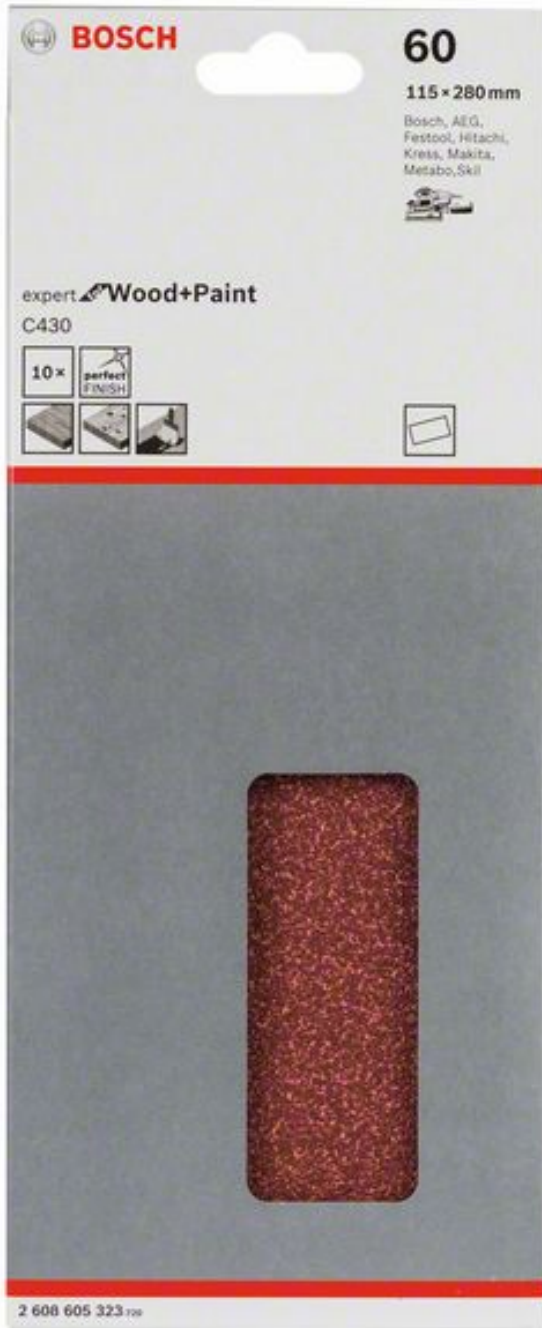

## ROBERT BOSCH POWER TOOLS GMBH C430 SANDING SHEET, PACK OF 10. FOR ORBITAL SANDERS

SKU: 3165140161404

C430 sanding sheet, pack of 10. For orbital sanders

**Categories:** [Accessories for BOSCH professional](#), [Grinding and polishing](#)

**Product Features:** Sheet dimensions, width mm: 115

Sheet dimensions, length mm: 280

Sheet dimensions mm: 115x280

Grit: 60

Perforation: no holes

Benefit HL (short): Long Life

Performance Claim Text: Exceptionally Long Lifetime