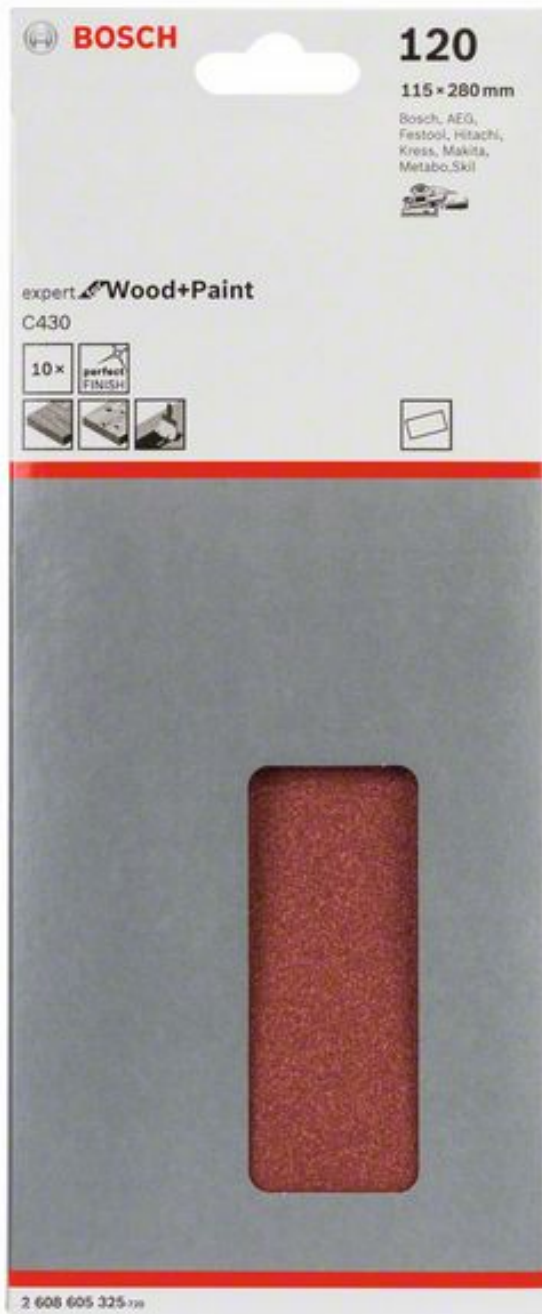

Our retail price is a recommendation only. Prices in offer may differ. All prices indicated 0,00 € will follow in the offer.

ROBERT BOSCH POWER TOOLS GMBH C430 SANDING SHEET, PACK OF 10. FOR ORBITAL SANDERS

SKU: 3165140161428

C430 sanding sheet, pack of 10. For orbital sanders

Categories: [Accessories for BOSCH professional](#), [Grinding and polishing](#)

Product Features: Sheet dimensions, width mm: 115

Sheet dimensions, length mm: 280

Sheet dimensions mm: 115x280

Grit: 120

Perforation: no holes

Benefit HL (short): Long Life

Performance Claim Text: Exceptionally Long Lifetime

(Version) Key RTB: Electrostatically open-coated surface grit distribution for consistent dust removal while preventing clogging
Specific RTB1: Tough abrasive grit is resistant to wear, allowing for extended and repeated use