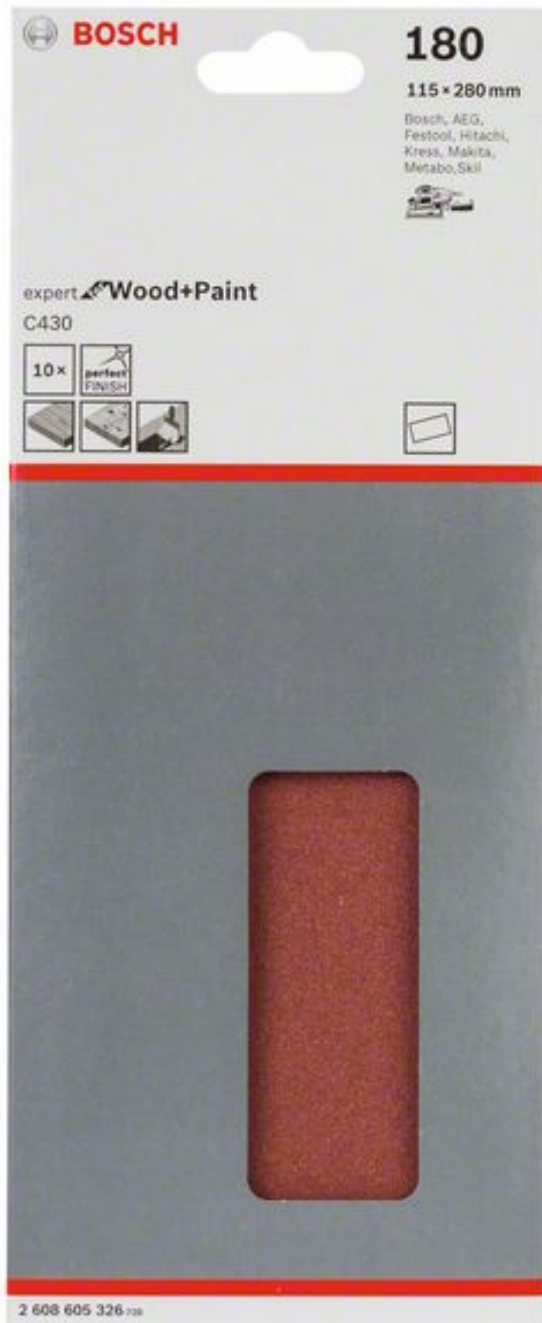

Our retail price is a recommendation only. Prices in offer may differ. All prices indicated 0,00 € will follow in the offer.

ROBERT BOSCH POWER TOOLS GMBH C430 SANDING SHEET, PACK OF 10. FOR ORBITAL SANDERS

SKU: 3165140161435

C430 sanding sheet, pack of 10. For orbital sanders

Categories: [Accessories for BOSCH professional](#), [Grinding and polishing](#)

Product Features: Sheet dimensions, width mm: 115

Sheet dimensions, length mm: 280

Sheet dimensions mm: 115x280

Grit: 180

Perforation: no holes

Benefit HL (short): Long Life

Performance Claim Text: Exceptionally Long Lifetime

(Version) Key RTB: Electrostatically open-coated surface grit distribution for consistent dust removal while preventing clogging
Specific RTB1: Tough abrasive grit is resistant to wear, allowing for extended and repeated use