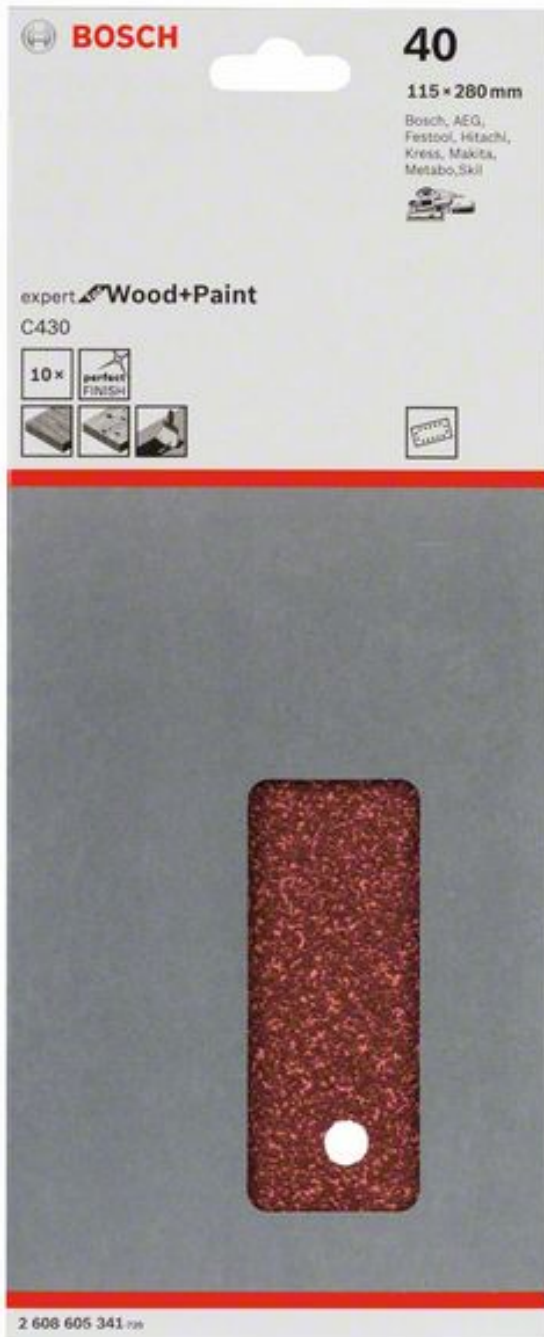

## ROBERT BOSCH POWER TOOLS GMBH C430 SANDING SHEET, PACK OF 10. FOR ORBITAL SANDERS

**SKU:** 3165140161589

C430 sanding sheet, pack of 10. For orbital sanders

**Categories:** [Accessories for BOSCH professional](#), [Grinding and polishing](#)

**Product Features:** Sheet dimensions, width mm: 115

Sheet dimensions, length mm: 280

Sheet dimensions mm: 115x280

Grit: 40

Perforation: 14 holes

Benefit HL (short): Long Life

Performance Claim Text: Exceptionally Long Lifetime