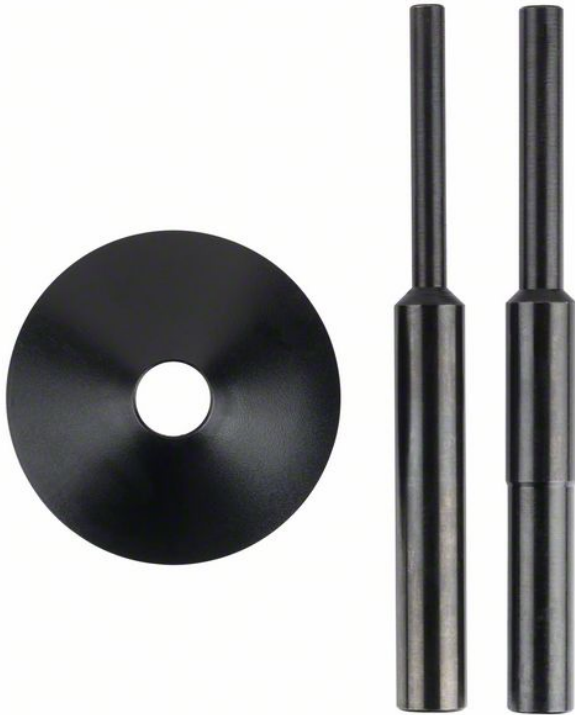

Our retail price is a recommendation only. Prices in offer may differ. All prices indicated 0,00 € will follow in the offer.

ROBERT BOSCH POWER TOOLS GMBH CENTRING PINS SET 8/12 MM. FOR HAND-HELD ROUTERS

SKU: 3165140647885

Centring pins set 8/12 mm. For hand-held routers

Categories: [Accessories for BOSCH professional](#), [Machine accessories](#)

Product Features: Diameter mm: 8,00
Diameter mm: 12,00
Diameter inches: 1/4
Diameter inches: 1/2
Outer diameter inch: 1/4
Outer diameter inch: 1/2
Length mm: 125
Benefit HL (short): Centering Pins
Product text, Accessories grey: 3-piece centring pins set for GOF
SOL Date: 01.10.2012
Novelty: no

Scope of delivery:
1 ST Centring pins set 8/12 mm. For hand-held routers |

PRODUCT DESCRIPTION

Centring pins set 8/12 mm. For hand-held routers, 3-piece centring pins set for GOF

Article ID: 2608000498

PRODUCT DATASHEET LEGAL NOTE