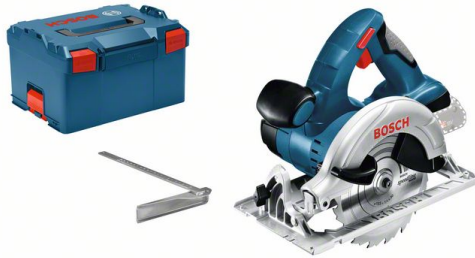

## ROBERT BOSCH POWER TOOLS GMBH CORDLESS CIRCULAR SAW GKS 18 V-LI

**SKU:** 3165140625272

Cordless Circular Saw GKS 18 V-LI

**Categories:** [Battery-powered tools](#), [BOSCH professional](#), [Saws](#)

**Product Features:** Vibration emission value  
ah [ ]: 1,5 m/s<sup>2</sup>

Battery voltage: 18.0 V

Weight incl. battery: 4,1 kg

No-load speed, from: 3.900 rpm

No-load speed: 3,900 rpm

Saw blade bore diameter: 20 mm

Saw blade diameter: 165 mm

Guide rail compatible: no

Max. cutting capacity in wood (90°): 51 mm