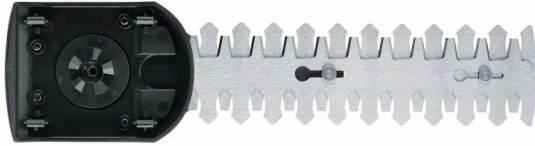

Our retail price is a recommendation only. Prices in offer may differ. All prices indicated 0,00 € will follow in the offer.

**ROBERT BOSCH POWER TOOLS GMBH
CORDLESS SHRUB AND GRASS SHEAR
SET ADVANCEDSHEAR 18V-10 200MM
SHRUB SHEAR BLADE**

SKU: 3165140996815

Cordless shrub and grass shear set
AdvancedShear 18V-10 200mm Shrub Shear
Blade

Categories: [Accessories for cleaning equipment](#), [Grass and shrub shears](#)

Product Features: Tool dimensions (L x W x H): 33 x 8 x 3 mm

Packaging dimensions (length): 90 mm

Packaging dimensions (width): 40 mm

Packaging dimensions (height): 415 mm

Packaging dimensions (L x W x H): 90 x 40 x 415 mm

Product short description: Extended high-quality performance with replacement blades for grass trimming

TOP product characteristics: 200mm grass blades ideal for shaping and trimming

TOP product characteristics: Multi-click exchange system makes it easy to quickly replace blades

TOP product characteristics: Replacing blades maintains maximum performance