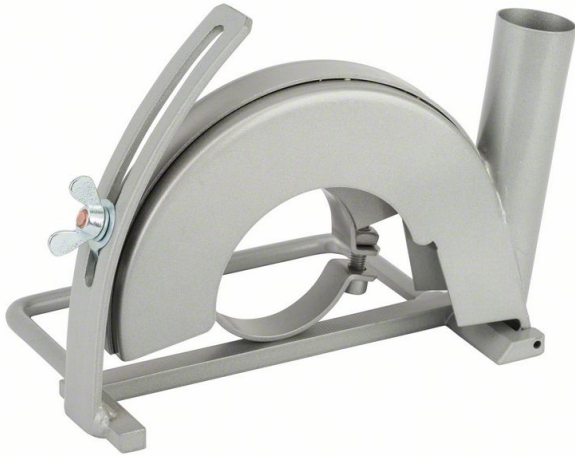

Our retail price is a recommendation only. Prices in offer may differ. All prices indicated 0,00 € will follow in the offer.

ROBERT BOSCH POWER TOOLS GMBH CUTTING GUIDE WITH DUST EXTRACTION OUTLET. FOR SMALL ANGLE GRINDERS

SKU: 3165140024419

Cutting guide with dust extraction outlet. For small angle grinders

---

Categories: [Accessories for BOSCH professional](#), [Machine accessories](#)

Product Features: Diameter mm: 180
Benefit HL (short): Variable Adjustment of Cutting Depths
Performance Claim Text: Variable Cutting Depths-Adjustment
(Version) Key RTB: Enables continuous, uncomplicated variable adjustment of cutting depths and includes 35-mm dust extraction outlet
Specific RTB1: Cutting Guide's handle can be attached from either side for full protection
Specific RTB2: Steep extraction outlet enables cutting close to edges
Product text, Accessories grey: Cutting guide with dust extraction outlet
SOL Date: 18.07.2002
Novelty: no

Scope of delivery:
1 ST Cutting guide with dust extraction outlet.
For small angle grinders |

PRODUCT DESCRIPTION

The Cutting Guide is a tool-free dust extraction guard for use with angle grinders. Suitable for: GWS 20-180 (0 601 751 0.); GWS 20-180 H (0 601 849 0.); GWS 20-180 JH (0 601 849 9.); GWS 21-180 HV (0 601 851 B.); GWS 21-180 JHV (0 601 851 G.); GWS 22-180 H (0 601 881 Y.); GWS 22-180 JH (0 601 881 M.); GWS 23-180 / 180 J (0 601 753 0.); GWS 24-180 (0 601 853 4../0 601 8A3 0.); GWS 24-180 B + SDS (0 601