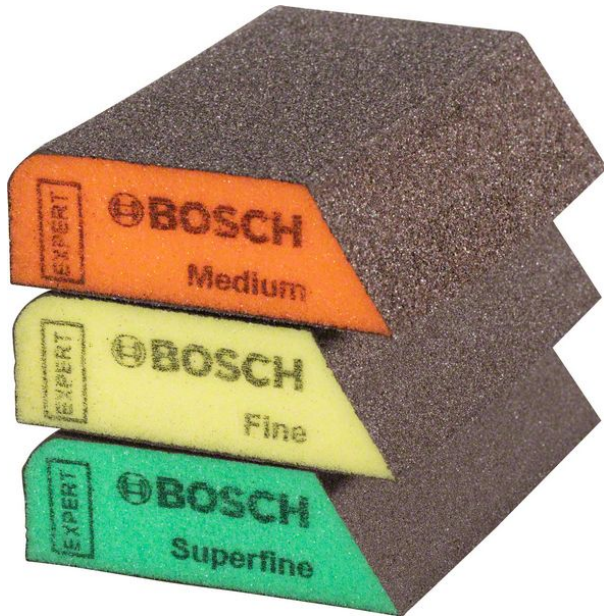

Our retail price is a recommendation only. Prices in offer may differ. All prices indicated 0,00 € will follow in the offer.

ROBERT BOSCH POWER TOOLS GMBH EXPERT S470 COMBI BLOCK 69 X 97 X 26 MM, M, F, SF 3-PC. FOR HAND SANDING

SKU: 4059952545127

EXPERT S470 Combi Block 69 x 97 x 26 mm,
M, F, SF 3-pc. For hand sanding

Categories: [Accessories for BOSCH professional](#), [Grinding and polishing](#)

Product Features: Length mm: 69
Width mm: 97
Height mm: 26
Dimensions mm: 69 x 97 x 26
Grade: Medium / Fine / Superfine
Product colour: orange / yellow / green
Performance Claim Text: Lasts up to 5x longer than Bosch C420 Sandpaper
Short description (small): Sponge moulds to shapes for even pressure on surface.
Short description (small): Tear Resistant foam is extremely strong and durable.
Material: Paint on wood
Material: Softwood
SOL Date: 01.05.2021
Novelty: no
Novelty until: 01.08.2021

Scope of delivery:
5 ST EXPERT S470 Combi Block 69 x 97 x 26 mm, M, F, SF 3-pc. For hand sanding |

PRODUCT DESCRIPTION

Long Life Sanding Wood and Paint! Sponge moulds to shapes for even pressure on surface. Sometimes there's no substitute for hand sanding. The problem was that conventional sanding sheets wore out fast, clogged, or broke when sanding curves and edges. The old solution was to buy a lot of sanding sheets, leading to high consumption and waste. The new solution is sanding foams using Bosch Surface

Structure. With one rounded edge and a sharp-angled side, this sanding sponge set makes hard-to-reach areas easily accessible and sandable. The Bosch EXPERT Sanding Foam Combi Block is a revolution in hand sanding. Once you've tried it, you won't look back. Strong, flexible bonding with Bosch Surface Structure.