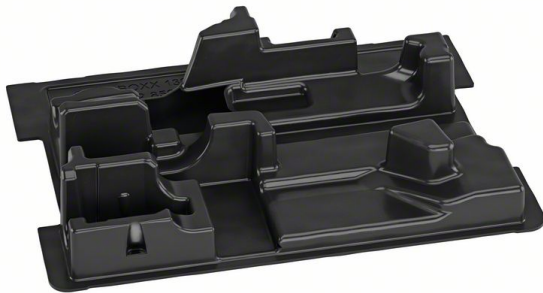

Our retail price is a recommendation only. Prices in offer may differ. All prices indicated 0,00 € will follow in the offer.

ROBERT BOSCH POWER TOOLS GMBH INLAYS FOR TOOL STORAGE INLAY GBH 18V-20

SKU: 3165140964241

Inlays for tool storage Inlay GBH 18V-20

Categories: [Bosch Mobility System](#), [BOSCH professional](#)

Product Features: Packaging dimensions (width): 311 mm

Packaging dimensions (length): 409 mm

Packaging dimensions (height): 81 mm

Packaging dimensions (width x length x height): 311 x 409 x 81 mm

Material: PS

Weight: 0,3 kg

Outer dimensions (width): 312 mm

Outer dimensions (length): 418 mm

Outer dimensions (height): 80 mm

Outer dimensions (width x length x height): 312 x 418 x 80 mm

Product category subdivision: Inlays for tool storage

Positioning: Full inlay for safe and organised power tool storage

User benefit incl. Reason to believe: Full inlay provides safe and organised storage for the GBH 18V-20/18V-21 Professional

User benefit incl. Reason to believe:

Compatible with L-BOXX 136 for an ideal use of space

Positioning (BE): Full inlay for safe and organised power tool storage

User benefit incl. Reason to believe (BE): Full inlay provides safe and organised storage for the GBH 18V-20 Professional

User benefit incl. Reason to believe (BE):

Compatible with L-BOXX 136 for an ideal use of space

Title: Inlays for tool storage Inlay GBH 18V-20