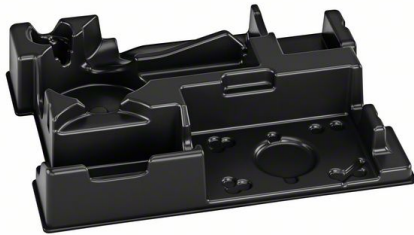

Our retail price is a recommendation only. Prices in offer may differ. All prices indicated 0,00 € will follow in the offer.

ROBERT BOSCH POWER TOOLS GMBH INLAYS FOR TOOL STORAGE INLAY GEX 12V/18V

SKU: 4059952591650

Inlays for tool storage Inlay GEX 12V/18V

Categories: [Bosch Mobility System](#), [BOSCH professional](#)

Product Features: Packaging dimensions (width): 314 mm

Packaging dimensions (length): 416 mm

Packaging dimensions (height): 76 mm

Packaging dimensions (width x length x height): 314 x 416 x 76 mm

Material: PS

Weight: 0,5 kg

Outer dimensions (width): 314 mm

Outer dimensions (length): 416 mm

Outer dimensions (height): 76 mm

Outer dimensions (width x length x height): 314 x 416 x 76 mm

Product category subdivision: Inlays for tool storage

Positioning: Full inlay for safe and organised power tool storage

User benefit incl. Reason to believe: Full inlay provides safe and organised storage for the GEX 12V-125/18V-125 Professional