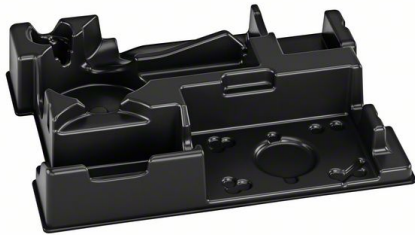

Our retail price is a recommendation only. Prices in offer may differ. All prices indicated 0,00 € will follow in the offer.

ROBERT BOSCH POWER TOOLS GMBH INLAYS FOR TOOL STORAGE INLAY GEX 12V/18V

SKU: 4059952591650

Inlays for tool storage Inlay GEX 12V/18V

Categories: [Bosch Mobility System](#), [BOSCH professional](#)

Product Features: Packaging dimensions (width): 314 mm

Packaging dimensions (length): 416 mm

Packaging dimensions (height): 76 mm

Packaging dimensions (width x length x height): 314 x 416 x 76 mm

Material: PS

Weight: 0,5 kg

Outer dimensions (width): 314 mm

Outer dimensions (length): 416 mm

Outer dimensions (height): 76 mm

Outer dimensions (width x length x height): 314 x 416 x 76 mm

Product category subdivision: Inlays for tool storage

Positioning: Full inlay for safe and organised power tool storage

User benefit incl. Reason to believe: Full inlay provides safe and organised storage for the GEX 12V-125/18V-125 Professional