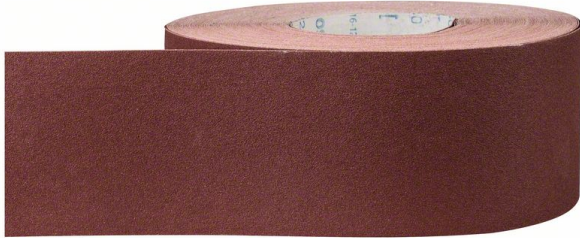

## ROBERT BOSCH POWER TOOLS GMBH J450 EXPERT FOR WOOD AND PAINT, 93MM X 50M, G120. FOR HAND SANDING

**SKU:** 3165140912617

J450 Expert for Wood and Paint, 93mm X  
50m, G120. For hand sanding

---

**Categories:** [Accessories for BOSCH professional](#), [Grinding and polishing](#)

**Product Features:** Benefit HL (short): Good Removal Rate

Performance Claim Text: Excellent Removal Rate

(Version) Key RTB: Semi-friable aluminium oxide abrasive grit coating ensures an even and consistent material removal

Specific RTB1: Flexible J-cloth backing enables sanding contours and in difficult areas

Specific RTB3: Easy to rip to size, straight tears made across length or width

Material: Paint on wood

Material: Hardwood

## PRODUCT DESCRIPTION

The J450 Expert for Wood and Paint has an excellent material removal rate on wood and painted surfaces. It ensures an even, consistently high material removal rate due to its tough semi-friable aluminium oxide abrasive grit coating. Its flexible J-cloth backing enables sanding on contoured workpieces and difficult areas. The J450 Expert for Wood and Paint is ideal for sanding solid wood as well as removing paint, lacquer and veneer. The J450 Expert for Wood and Paint is easy to rip to any desired size and shape. It tears straight along the length and across the width.