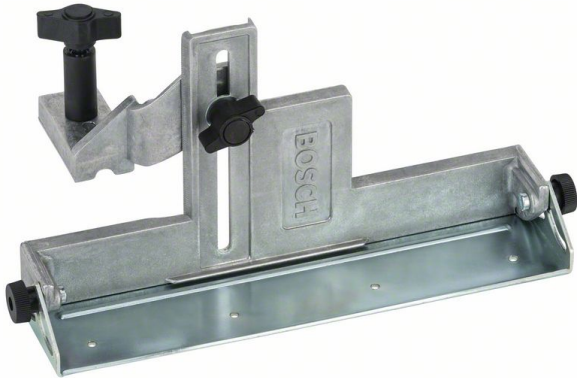

Our retail price is a recommendation only. Prices in offer may differ. All prices indicated 0,00 € will follow in the offer.

ROBERT BOSCH POWER TOOLS GMBH PARALLEL AND ANGLE GUIDE. FOR PLANERS

SKU: 3165140015165

Parallel and angle guide. For planers

Categories: [Accessories for BOSCH professional](#), [Accessories for do-it-yourselfers](#), [Machine accessories](#), [Milling and planing](#)

Product Features: Benefit HL (short): Guide for Planers

Product text, Accessories grey: Parallel and angle guide with 45° setting

SOL Date: 18.07.2002

Novelty: no

Scope of delivery:

1 ST Parallel and angle guide. For planers |

PRODUCT DESCRIPTION

Suitable for: GHO 14,4 V; GHO 18.0 V; GHO 26-82; GHO 31-82; GHO 36-82 C; GHO 40-82 C Professional; PHO 1; PHO 15-82; PHO 16-82; PHO 20-82; PHO 25-82; PHO 30-82; PHO 35-82 C; PHO 100; PHO 1500; PHO 2000; PHO 3100.