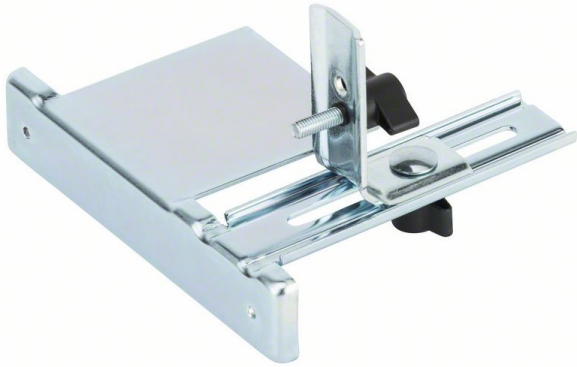

Our retail price is a recommendation only. Prices in offer may differ. All prices indicated 0,00 € will follow in the offer.

ROBERT BOSCH POWER TOOLS GMBH PARALLEL GUIDE. FOR PLANERS

SKU: 3165140013383

Parallel guide. For planers

Categories: [Accessories for BOSCH professional](#), [Accessories for do-it-yourselfers](#), [Machine accessories](#), [Milling and planing](#)

Product Features: Benefit HL (short): Guides for Planers

Product text, Accessories grey: Parallel guide without 45° setting

SOL Date: 18.07.2002

Novelty: no

Scope of delivery:

1 ST Parallel guide. For planers |

PRODUCT DESCRIPTION

Suitable for: GHO 14,4 V; GHO 18.0 V; GHO 26-82; GHO 31-82; GHO 36-82 C; GHO 40-82 C Professional; PHO 1; PHO 15-82; PHO 16-82; PHO 20-82; PHO 25-82; PHO 30-82; PHO 35-82 C; PHO 100; PHO 1500; PHO 2000; PHO 3100.

Article ID: 2607000102

PRODUCT DATASHEET LEGAL NOTE

Please note that the information on this datasheet is provided without warranty and is intended only as non-binding information about the product. Any liability for damages or losses that may arise from the use of this information is excluded. We therefore recommend that you verify the information on this datasheet with other sources before making any decisions based on this information. Additional information about the product can be found on our website.