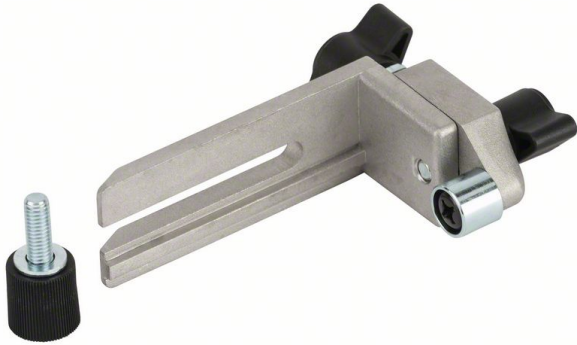

## ROBERT BOSCH POWER TOOLS GMBH PILOT. FOR HAND-HELD ROUTERS

**SKU:** 3165140431804

Pilot. For hand-held routers

---

**Categories:** [Accessories for BOSCH professional](#), [Machine accessories](#)

**Product Features:** Benefit HL (short):  
Routing Edges Without Pilot or Ball Bearings  
Performance Claim Text: Routing Edges  
(Version) Key RTB: Compatible with Bosch  
Palm Router GKF 600 Professional  
Product text, Accessories grey: Pilot  
SOL Date: 21.07.2006  
Novelty: no

Scope of delivery:  
1 ST Pilot. For hand-held routers |

### PRODUCT DESCRIPTION

The Roller Guide routes edges with router bits without pilot or ball bearings.

Article ID: 2608000332