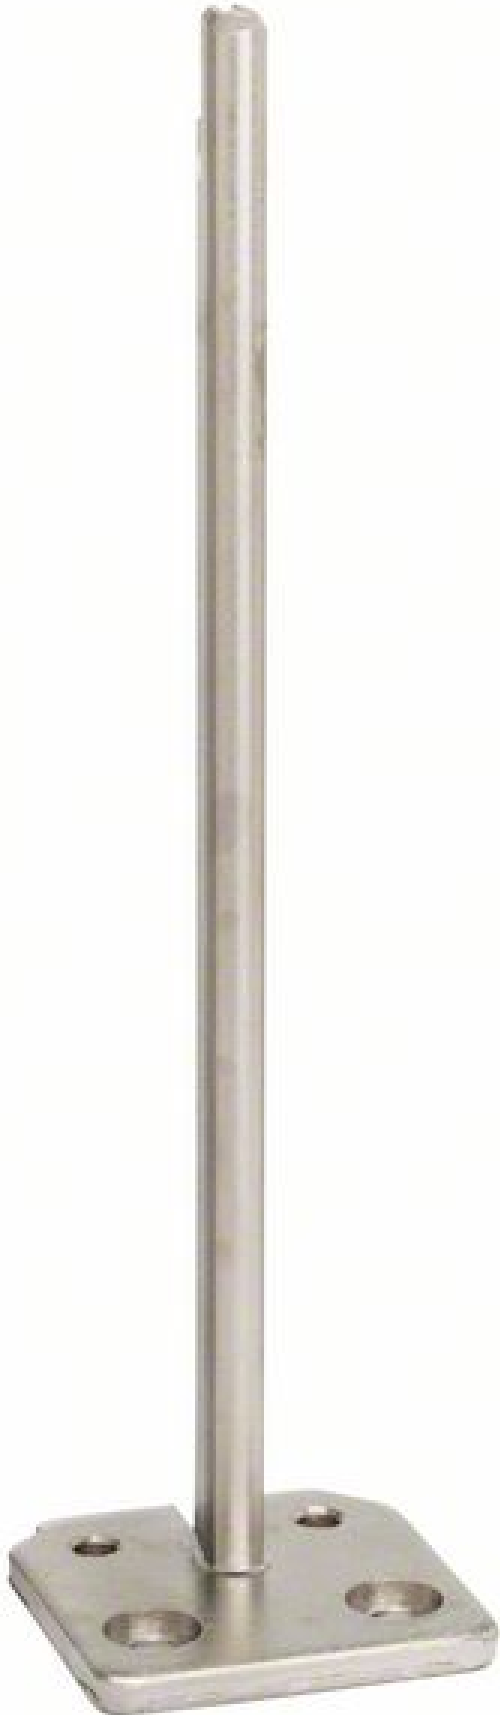

## ROBERT BOSCH POWER TOOLS GMBH SAW BLADE GUIDE. FOR FOAM RUBBER CUTTERS

**SKU:** 3165140030540

Saw blade guide. For foam rubber cutters

---

**Categories:** [Accessories for BOSCH professional](#), [Saws](#)

**Product Features:** Material thickness, to [mm]: 130  
Benefit HL (short): For Accurate and Comfortable Cutting  
Performance Claim Text: Accurate and Comfortable Cutting.  
(Version) Key RTB: Compatible with Bosch Foam Rubber Cutter GSG 300 Professionals.  
Product text, Accessories grey: Saw blade guide for saw blade 2 607 018 010  
SOL Date: 19.07.2002  
Novelty: no

Scope of delivery:  
1 ST Saw blade guide. For foam rubber cutters |

## PRODUCT DESCRIPTION

The Saw Blade Guide ensures accurate and comfortable cutting.

Article ID: 2608135020