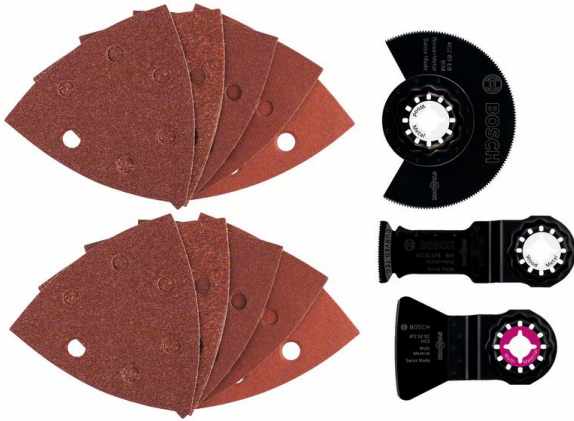

Our retail price is a recommendation only. Prices in offer may differ. All prices indicated 0,00 € will follow in the offer.

**ROBERT BOSCH POWER TOOLS GMBH
STARLOCK 13-PIECE UNIVERSAL SET
ACZ 85 EB (1X); AIZ 32 APB (1X); ATZ 52
SFC (1X); WOOD & METAL SANDING
SHEETS (10X)**

SKU: 3165140555173

Starlock 13-piece universal set ACZ 85 EB (1x);
AIZ 32 APB (1x); ATZ 52 SFC (1x); Wood &
Metal sanding sheets (10x)

Categories: [Accessories for do-it-yourselfers](#),
[Accessories for multifunctional tools](#)

Product Features: Set contents: BIM
segment saw blade Wood and Metal ACZ 85
EB (1x)
Set contents: HCS plunge-cutting saw blade
Wood AIZ 32 EPC (1x)
Set contents: HCS scraper ATZ 52 SFC (1x)
Set contents: Wood and Paint sanding sheet
(10x)
Product text, Accessories green: 13-piece
universal set
Product text, Accessories green: Basic
applications combined in one set (sawing,
sanding and scraping)
Product text, Accessories green: Suitable for
sanding wood, metal and paint
SOL Date: 01.01.2016
Novelty: no

Scope of delivery:
1 ST Starlock 13-piece universal set ACZ 85 EB
(1x); AIZ 32 APB (1x); ATZ 52 SFC (1x); Wood &
Metal sanding sheets (10x) |

PRODUCT DESCRIPTION

Starlock 13-piece universal set ACZ 85 EB (1x); AIZ 32 APB (1x); ATZ 52 SFC (1x); Wood & Metal sanding