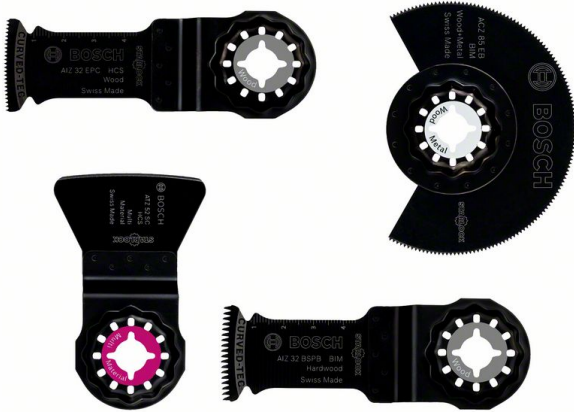

Our retail price is a recommendation only. Prices in offer may differ. All prices indicated 0,00 € will follow in the offer.

**ROBERT BOSCH POWER TOOLS GMBH
STARLOCK 4-PIECE
FLOOR/INSTALLATION SET ACZ 85 EB
(1X); AIZ 32 BSPB (1X); AIZ 32 EPC (1X);
ATZ 52 SC (1X)**

SKU: 3165140555197

Starlock 4-piece floor/installation set ACZ 85 EB (1x); AIZ 32 BSPB (1x); AIZ 32 EPC (1x); ATZ 52 SC (1x)

Categories: [Accessories for do-it-yourselfers](#), [Accessories for multifunctional tools](#)

Product Features: Set contents: BIM segment saw blade Wood and Metal ACZ 85 EB (1x)
Set contents: BIM plunge-cutting saw blade Hard Wood AIZ 32 BSPB (1x)
Set contents: HCS plunge-cutting saw blade Wood AIZ 32 EPC (1x)
Set contents: HCS scraper ATZ 52 SC (1x)
Product text, Accessories green: 4-piece floor/installation set
Product text, Accessories green: Versatile set for floor/installation work (e.g. cutting a door frame to length on the floor, cutting out laminate/parquet, plunge cuts in laminated panels or wood, cutting recesses in furniture components)
SOL Date: 01.01.2016
Novelty: no

Scope of delivery:
1 ST Starlock 4-piece floor/installation set ACZ 85 EB (1x); AIZ 32 BSPB (1x); AIZ 32 EPC (1x); ATZ 52 SC (1x) |

PRODUCT DESCRIPTION

Starlock 4-piece floor/installation set ACZ 85 EB (1x); AIZ 32 BSPB (1x); AIZ 32 EPC (1x); ATZ 52 SC (1x)