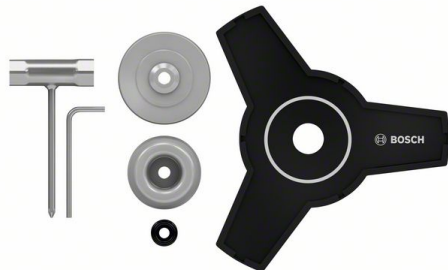

## ROBERT BOSCH POWER TOOLS GMBH SYSTEM ACCESSORIES BRUSHCUTTER BLADE SET

SKU: 4059952627854

System accessories Brushcutter Blade Set

**Categories:** [Accessories for cleaning equipment](#), [Lawn trimmers, accessories](#)

**Product Features:** Weight: 300 g  
Product short description: Accessory for:  
TOP product characteristics:  
AdvancedGrassCut 36V-33  
TOP product characteristics:  
AdvancedBrushCut 36V-23-750  
Product category subdivision: System accessories  
Usage level: Advanced  
Title: System accessories Brushcutter Blade Set  
SOL Date: 01.02.2023  
Novelty: no