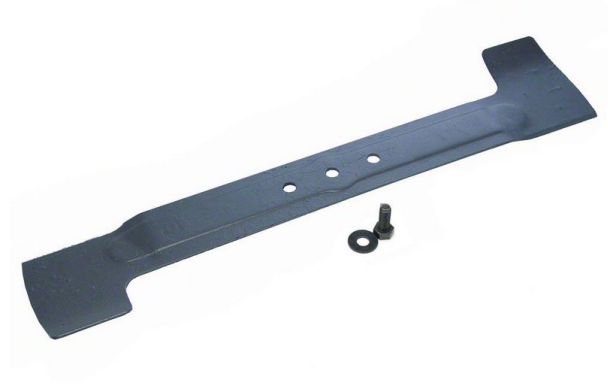

## ROBERT BOSCH POWER TOOLS GMBH SYSTEM ACCESSORIES REPLACEMENT BLADE 34 CM

**SKU:** 3165140729604

System accessories Replacement blade 34 cm

---

**Categories:** [Accessories for cleaning equipment](#), [Lawn mowers and lawn aerators](#)

**Product Features:** Tool dimensions (L x W x H): 495 x 135 x 45 mm  
Packaging dimensions (length): 495 mm  
Packaging dimensions (width): 135 mm  
Packaging dimensions (height): 45 mm  
Packaging dimensions (L x W x H): 495 x 135 x 45 mm  
Product short description: 34 cm mowers PN 0 600 8A6 17\* uses replacement blades F 016 800 370  
Product category subdivision: System accessories  
Title: System accessories Replacement blade 34 cm  
Scope of supply: Cardboard box  
SOL Date: 01.02.2014  
Novelty: no

Scope of delivery:  
1 ST System accessories Replacement blade 34 cm |