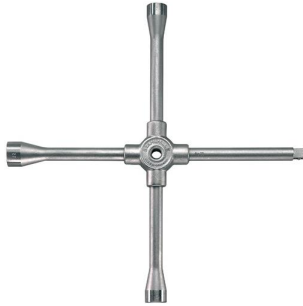

Our retail price is a recommendation only. Prices in offer may differ. All prices indicated 0,00 € will follow in the offer.

STAHLWILLE FOUR-WAY WHEEL BRACE 34 C LORRY 24 X 27 X 32 X 20(3/4 INCH SQUARE) L520 MMXW520 MM

SKU: 4018754025916

Four-way wheel brace 34 C LORRY 24 x 27 x
32 x 20(3/4 inch square) L520 mmxW520 mm

Categories: [Car tools](#), [Special tools](#)

Product Features: Model: 34 C LKW
Brand: STAHLWILLE
Spanner width: 3/4 square
Width across flats mm: 24 x 27 x 32 x 20

Scope of delivery:
1,00 ST Four-way wheel brace 34 C LORRY 24
x 27 x 32 x 20(3/4 inch square) L520
mmxW520 mm |

PRODUCT DESCRIPTION

Chrome alloy steel

- Chrome-plated
- With forced cross piece
- DIN 3119/ISO 6788 Further technical information:
- Width: 750mm
- Length: 520mm
- Material: Chrome alloy steel