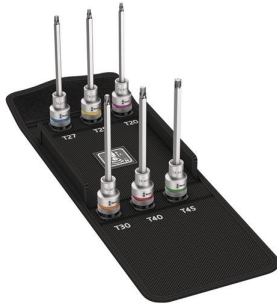

## WERA SOCKET SPANNER SET 8767 C TORX® HF2 6-PART 1/2 INCH T20-T45

SKU: 4013288185464

Socket spanner set 8767 C TORX® HF2 6-part  
1/2 inch T20-T45

**Categories:** [Socket spammer sets without ratchet](#), [Socket spanners](#)

**Product Features:** Square drive mm: 12.5  
mm

Square drive: 1/2

Widths across flats: T 20-T 45

Brand: WERA

[Datasheet](#)

Scope of delivery:

1,00 ST Socket spanner set 8767 C TORX®  
HF2 6-part 1/2 inch T20-T45 |

## PRODUCT DESCRIPTION

12.5 mm (1/2) square drive

- With holding function and colour-code system
- Made of alloyed tool steel
- Matt chrome-plated For screws with internal TORX® profile Further technical information:
- Contents: 6-part
- Packaging: Textile bag 1 socket bit ea. in sixes T 20 x 140, 25 x 140, 27 x 140, 30 x 140, 40 x 140, 45 x 140 mm Supplied in textile bag